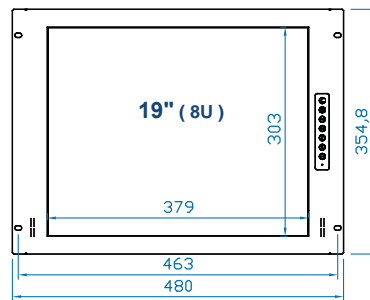

Senses Rackmount Display

Features

- 7U 17", 8U 19" 9U 20" rackmount LCD with HDMI / VGA input
- Ideal for CCTV security & industrial control
- 17" / 19" / 20" Touchscreen : Resistive
- 2 year warranty

Dimensions

Model	17" TFT	19" TFT	20" TFT	
Max resolution	1280 x 1024	1280 x 1024	1600 x 1200	
Brightness (cd/m2)	250	250	300	
Backlight	LED	LED	CCFL	
Colors	16.7 M	16.7M	16.7M	
Contrast ratio (typ)	1000 : 1	1000 : 1	800 : 1	
Viewing angle (L/R/U/D)	85/85/80/80	85/85/80/80	89/89/89/89	
Active area (mm)	337.92H x 270.33V	376.32H x 270.33V	408H x 306V	
MTBF (hrs)	30,000	30,000	45000	
Signal input	VGA and HDMI	VGA and HDMI	VGA and HDMI	
Weight	Net	6.5 kgs (14 lbs)	7 kgs (15 lbs)	8.5 kgs (18.7 lbs)
	Gross	8.5 kgs (19 lbs)	9 kgs (20 lbs)	11 kgs (24.2 lbs)
Operating Temp	0 to 55°C Degree			
Storage Temp	-20 to 60°C Degree			
Relative humidity	5~90%, non-condensing			
Shock	10G acceleration (11 ms duration)			
Vibration	10~300Hz 0.5G RMS random vibration			
Regulatory	FCC, CE			
Input	Auto-sensing 100 to 240VAC, 50 / 60Hz			
Consumption	Max. 25 Watt Saving mode 4 Watt Standby 1Watt		Max. 48 Watt Saving mode 4 Watt Standby 1Watt	
Product Dimensions	480 x 54 x 310 mm / 18.9 x 2.1 x 12.2 inch	480 x 53 x 355 mm / 18.9 x 2.1 x 14 inch	480 x 64 x 399 mm / 18.9 x 2.5 x 15.7 inch	
Packing Dimensions	529 x 124 x 495 mm / 20.8 x 4.9 x 19.5 inch	529 x 124 x 495 mm / 20.8 x 4.9 x 19.5 inch	583 x 124 x 529 mm / 23 x 4.9 x 20.8 inch	