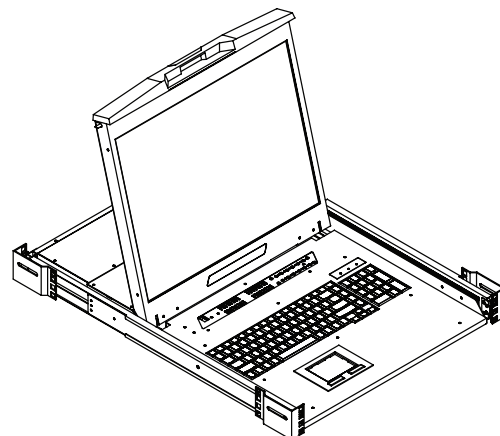

KwikDraw-A 20HR-12

Features

Key features:-

- 1U 20" LCD console drawer
- Ultra high resolution 1600 x 1200
- 104-key keyboard with touchpad
- Enhanced aesthetics with moulded front handle and two point lock
- 12-port DVI-D, USB & Audio KVM

Dimensions

Unit : mm

KwikDraw-A 20HR-12

Specifications

The information is believed to be accurate. However Amplicon Liveline Limited accepts no responsibility for any problems caused by errors and omissions. Specifications are subject to change without notice.

Console

LCD Panel	Size (diagonal): 20.4" TFT Max resolution: 1600 x 1200 Brightness (cd/m ²): 300 Backlight: CCFL Colours: 16.7 M Contrast ratio (typ): 800 : 1 Viewing angle (H/V): 178° x 178° Active area (mm): 408 x 306 MTBF (hrs): 45,000 Signal input: VGA	Regulatory	Safety: FCC & CE certified Environmental: RoHS2 & REACH compliant
Casing Colour	Black (RAL 9005)	Power	Input: Auto-sensing 100 to 240VAC, 50 / 60Hz Consumption: Max. 48 Watt, Standby 5 Watt
Weight	Net: 15.5kgs (34.1lbs) Gross: 23.4kgs (51.5lbs)	Environmental	Operating: 0 to 50°C Storage: -5 to 60°C Relative humidity: 5~90%, non-condensing Shock: 10G acceleration (11ms duration) Vibration: 5~500Hz 1G RMS random vibration
Dimensions (W x D x H)	Product: 439.6 x 650 x 44 mm (17.3 x 25.6 x 1.73 in) Packing: 595 x 860 x 140 mm (23.4 x 33.9 x 5.5 in)		