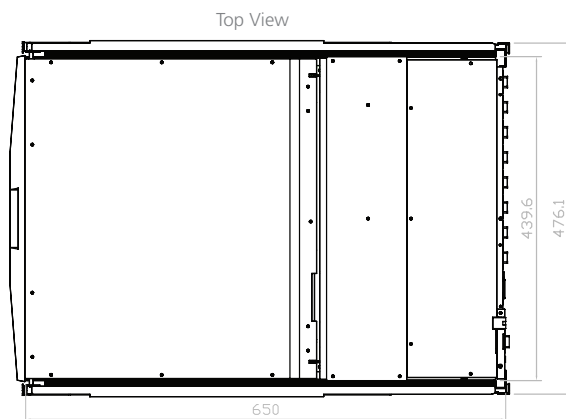

KwikDraw-A 20HR-12

Features

Key features:-

- 1U 20" LCD console drawer
- Ultra high resolution 1600 x 1200
- 104-key keyboard with touchpad
- Enhanced aesthetics with moulded front handle and two point lock
- 12-port DVI-D, USB & Audio KVM

Dimensions

Unit : mm

KwikDraw-A 20HR-12

Specifications

The information is believed to be accurate. However Amplicon Liveline Limited accepts no responsibility for any problems caused by errors and omissions. Specifications are subject to change without notice.

Console

LCD Panel	Size (diagonal): 20.4" TFT Max resolution: 1600 x 1200 Brightness (cd/m ²): 300 Backlight: CCFL Colours: 16.7 M Contrast ratio (typ): 800 : 1 Viewing angle (H/V): 178° x 178° Active area (mm): 408 x 306 MTBF (hrs): 45,000 Signal input: VGA	Regulatory	Safety: FCC & CE certified Environmental: RoHS2 & REACH compliant
Casing Colour	Black (RAL 9005)	Power	Input: Auto-sensing 100 to 240VAC, 50 / 60Hz Consumption: Max. 48 Watt, Standby 5 Watt
Weight	Net: 15.5kgs (34.1lbs) Gross: 23.4kgs (51.5lbs)	Environmental	Operating: 0 to 50°C Storage: -5 to 60°C Relative humidity: 5~90%, non-condensing Shock: 10G acceleration (11ms duration) Vibration: 5~500Hz 1G RMS random vibration
Dimensions (W x D x H)	Product: 439.6 x 650 x 44 mm (17.3 x 25.6 x 1.73 in) Packing: 595 x 860 x 140 mm (23.4 x 33.9 x 5.5 in)		