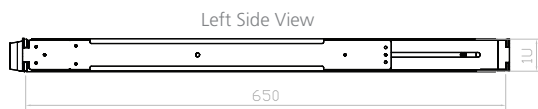

Dimensions