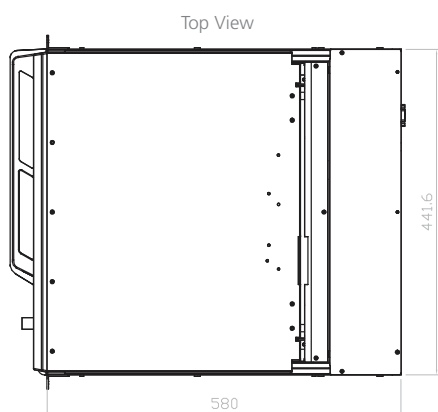

## Features

Key features:-

- 1U 17" widescreen LCD console draw
- 1920 x 1200 native WUXGA Ultra high resolution
- PIP & Picture by Picture viewing efficiency
- 104-key keyboard with touchpad or trackball
- New enhanced aesthetics with moulded front handle
- Front USB port for device access (USB hub KVM)
- 2 post rack mounting available
- 12-port DVI-D, USB & Audio KVM

## Dimensions

Unit : mm

### Console

LCD Panel	Size (diagonal): 17.1" widescreen TFT Max resolution: 1920 x 1200 Brightness (cd/m <sup>2</sup> ): 210 Backlight: LED Colours: 16.7 M, 8-bit Contrast ratio (typ): 600 : 1 Viewing angle (H/V): 130° x 110° Active area (mm): 367 x 230 MTBF (hrs): 20,000 Signal input: HDMI, VGA, DVI-D	Regulatory	Safety: FCC & CE certified Environmental: RoHS2 & REACH compliant	
	Casing Colour	Black (RAL 9005)	Power	Input: Auto-sensing 100 to 240VAC, 50 / 60Hz Consumption: Max. 48 Watt, Standby 5 Watt
	Weight	Net: 12.1kgs (26.6lbs) Gross: 18.1kgs (39.8lbs)	Environmental	Operating: 0 to 55°C Storage: -5 to 60°C Relative humidity: 5~90%, non-condensing Shock: 10G acceleration (11ms duration) Vibration: 5~500Hz 1G RMS random vibration
	Dimensions (W x D x H)	Product: 441.6 x 580 x 44 mm (17.4 x 22.8 x 1.73 in) Packing: 590 x 768 x 140 mm (23.2 x 30.2 x 5.5 in)		