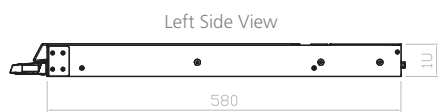

## Features

Key features:-

- 1U 17" widescreen LCD console draw
- 1920 x 1200 native WUXGA Ultra high resolution
- PIP & Picture by Picture viewing efficiency
- 104-key keyboard with touchpad or trackball
- New enhanced aesthetics with moulded front handle
- Front USB port for device access (USB hub KVM)
- 2 post rack mounting available
- 12-port DVI-D, USB & Audio KVM

## Dimensions

Unit : mm

### Console

LCD Panel	Size (diagonal): 17.1" widescreen TFT Max resolution: 1920 x 1200 Brightness (cd/m <sup>2</sup> ): 210 Backlight: LED Colours: 16.7 M, 8-bit Contrast ratio (typ): 600 : 1 Viewing angle (H/V): 130° x 110° Active area (mm): 367 x 230 MTBF (hrs): 20,000 Signal input: HDMI, VGA, DVI-D	Regulatory	Safety: FCC & CE certified Environmental: RoHS2 & REACH compliant	
	Casing Colour	Black (RAL 9005)	Power	Input: Auto-sensing 100 to 240VAC, 50 / 60Hz Consumption: Max. 48 Watt, Standby 5 Watt
	Weight	Net: 12.1kgs (26.6lbs) Gross: 18.1kgs (39.8lbs)	Environmental	Operating: 0 to 55°C Storage: -5 to 60°C Relative humidity: 5~90%, non-condensing Shock: 10G acceleration (11ms duration) Vibration: 5~500Hz 1G RMS random vibration
	Dimensions (W x D x H)	Product: 441.6 x 580 x 44 mm (17.4 x 22.8 x 1.73 in) Packing: 590 x 768 x 140 mm (23.2 x 30.2 x 5.5 in)		