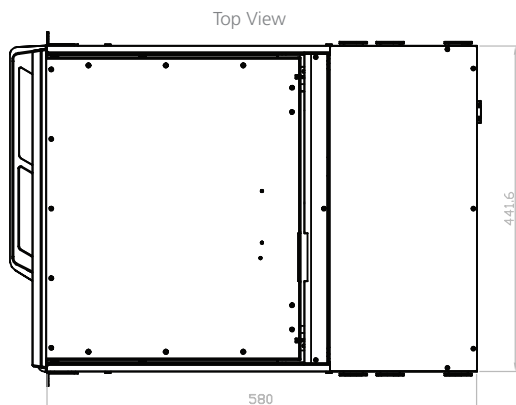

## Features

Key features:-

- 1U 17" widescreen LCD console drawer with DVI-D
- Support Full HD with 1080p resolution
- 104-key keyboard with touchpad or trackball
- New enhanced aesthetics with moulded front handle
- Front USB port for device access (USB hub KVM)
- 2 post rack mounting available
- 12-port DVI-D, USB & Audio KVM

## Dimensions

Unit : mm

### Console

LCD Panel	Size (diagonal): 17.3" widescreen TFT Max resolution: 1920 x 1080 Brightness (cd/m <sup>2</sup> ): 400 Backlight: LED Colours: 16.7 M, 8-bit Contrast ratio (typ): 600 : 1 Viewing angle (H/V): 160° x 140° Active area (mm): 382 x 215 MTBF (hrs): 50,000 Signal input: VGA, DVI-D	Regulatory	Safety: FCC & CE certified Environmental: RoHS2 & REACH compliant
Casing Colour	Black (RAL 9005)	Power	Input: Auto-sensing 100 to 240VAC, 50 / 60Hz Consumption: Max. 48 Watt, Standby 5 Watt
Weight	Net: 11.6kgs (25.5lbs) Gross: 17.5kgs (38.5lbs)	Environmental	Operating: 0 to 50°C Storage: -5 to 60°C Relative humidity: 5~90%, non-condensing Shock: 10G acceleration (11ms duration) Vibration: 5~500Hz 1G RMS random vibration
Dimensions (W x D x H)	Product: 441.6 x 580 x 44 mm (17.4 x 22.8 x 1.73 in) Packing: 590 x 808 x 140 mm (23.2 x 31.8 x 5.5 in)		