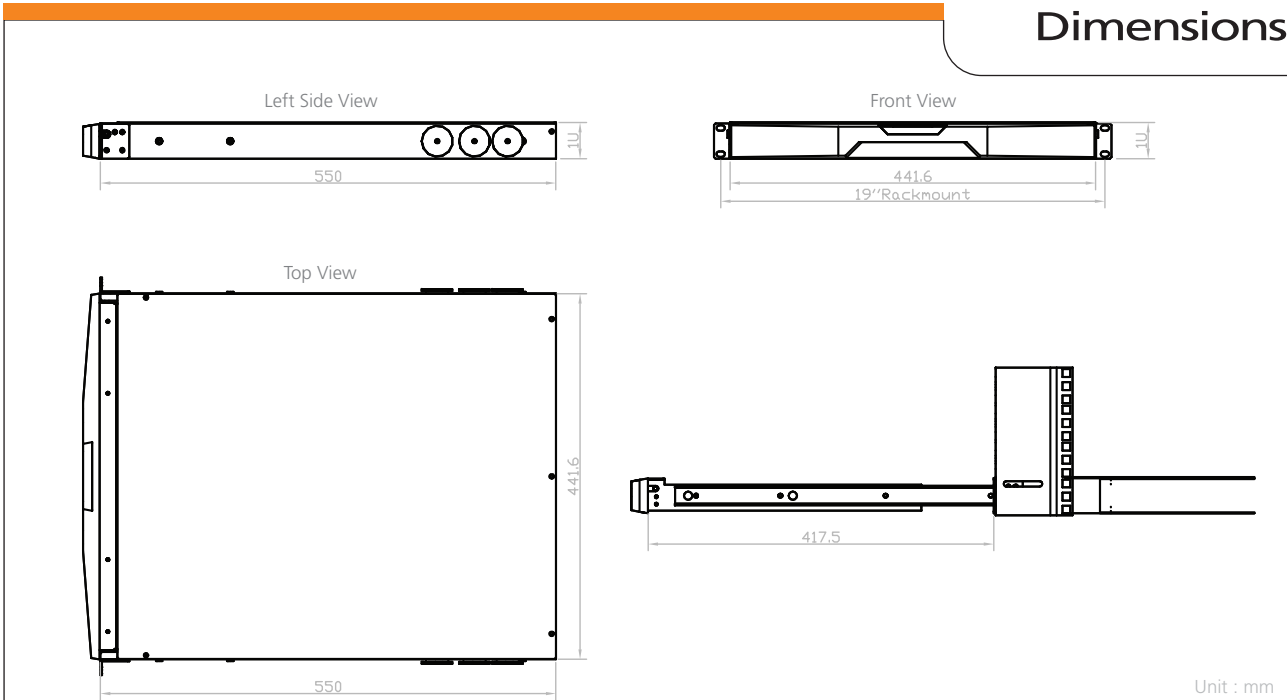

Dimensions